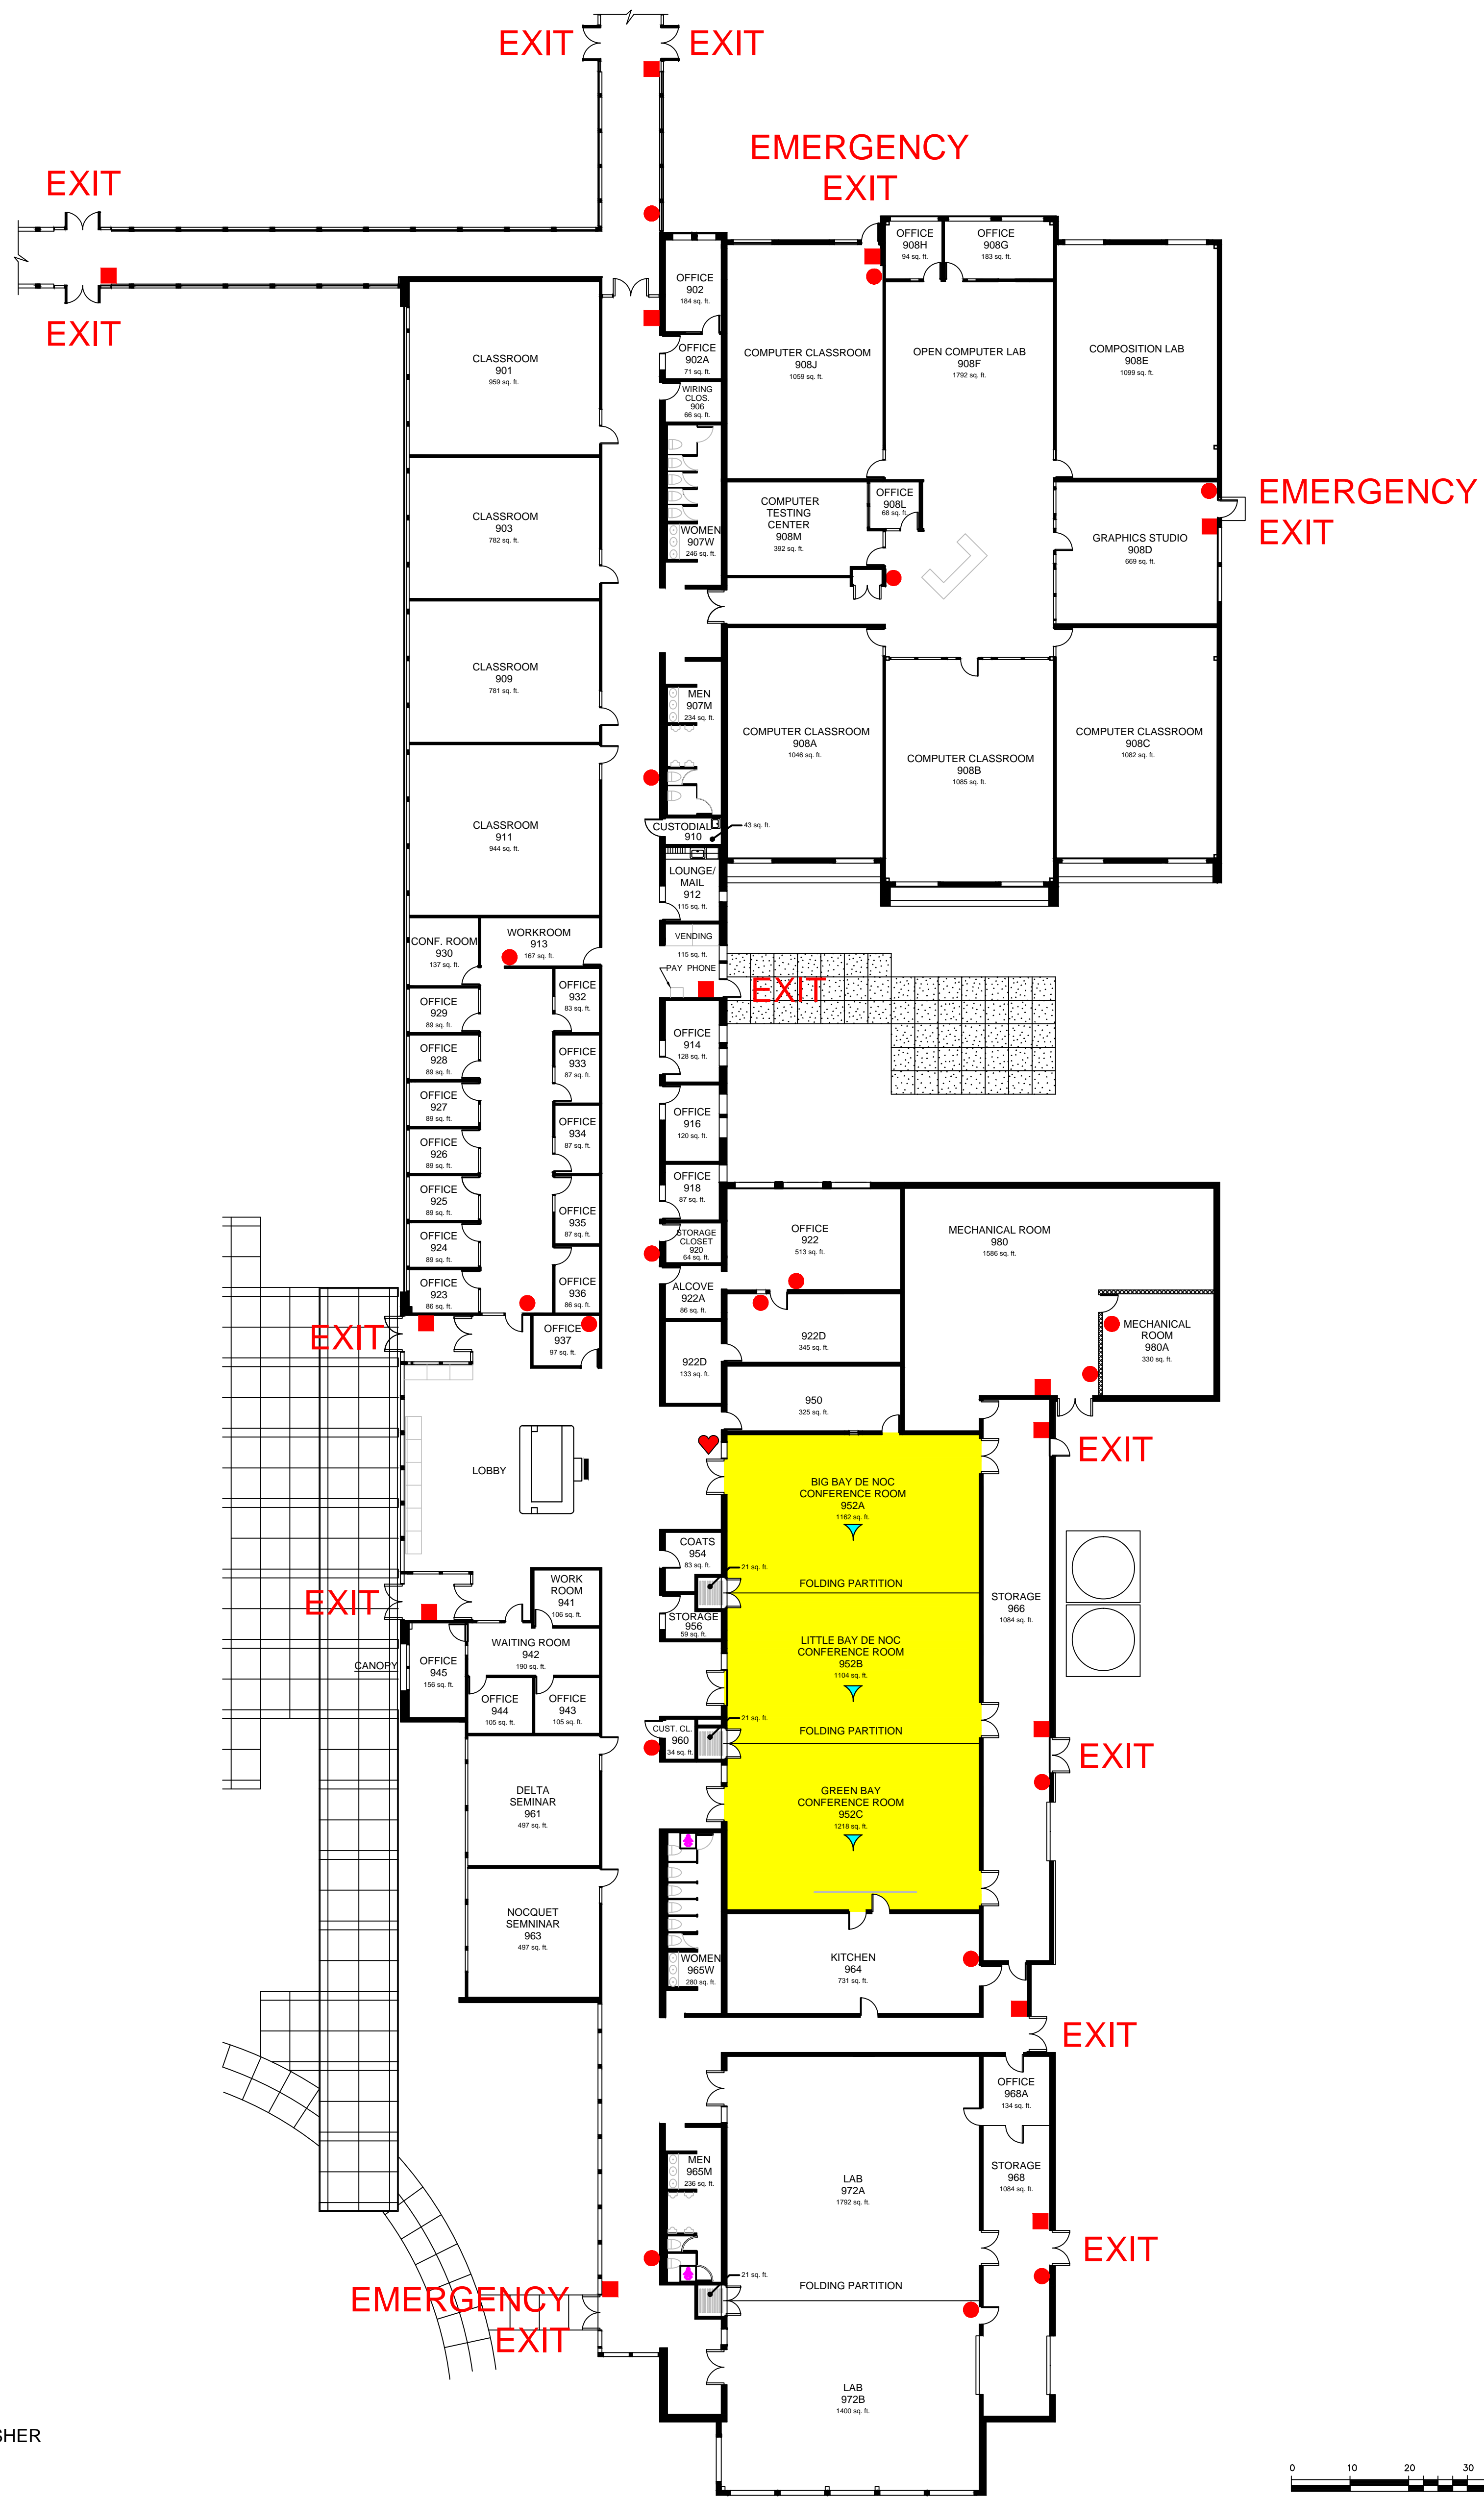

Joseph Heirman University Center(JHUC)

Building 900
40,600 SQ. FT.

LEGEND

- = FIRE EXTINGUISHER
- = PULL ALARM
- ▽ = SEVERE WEATHER SHELTER
- ♥ = AUTOMATED EXTERNAL DEFIBRILLATOR
- = BABY CHANGING STATION