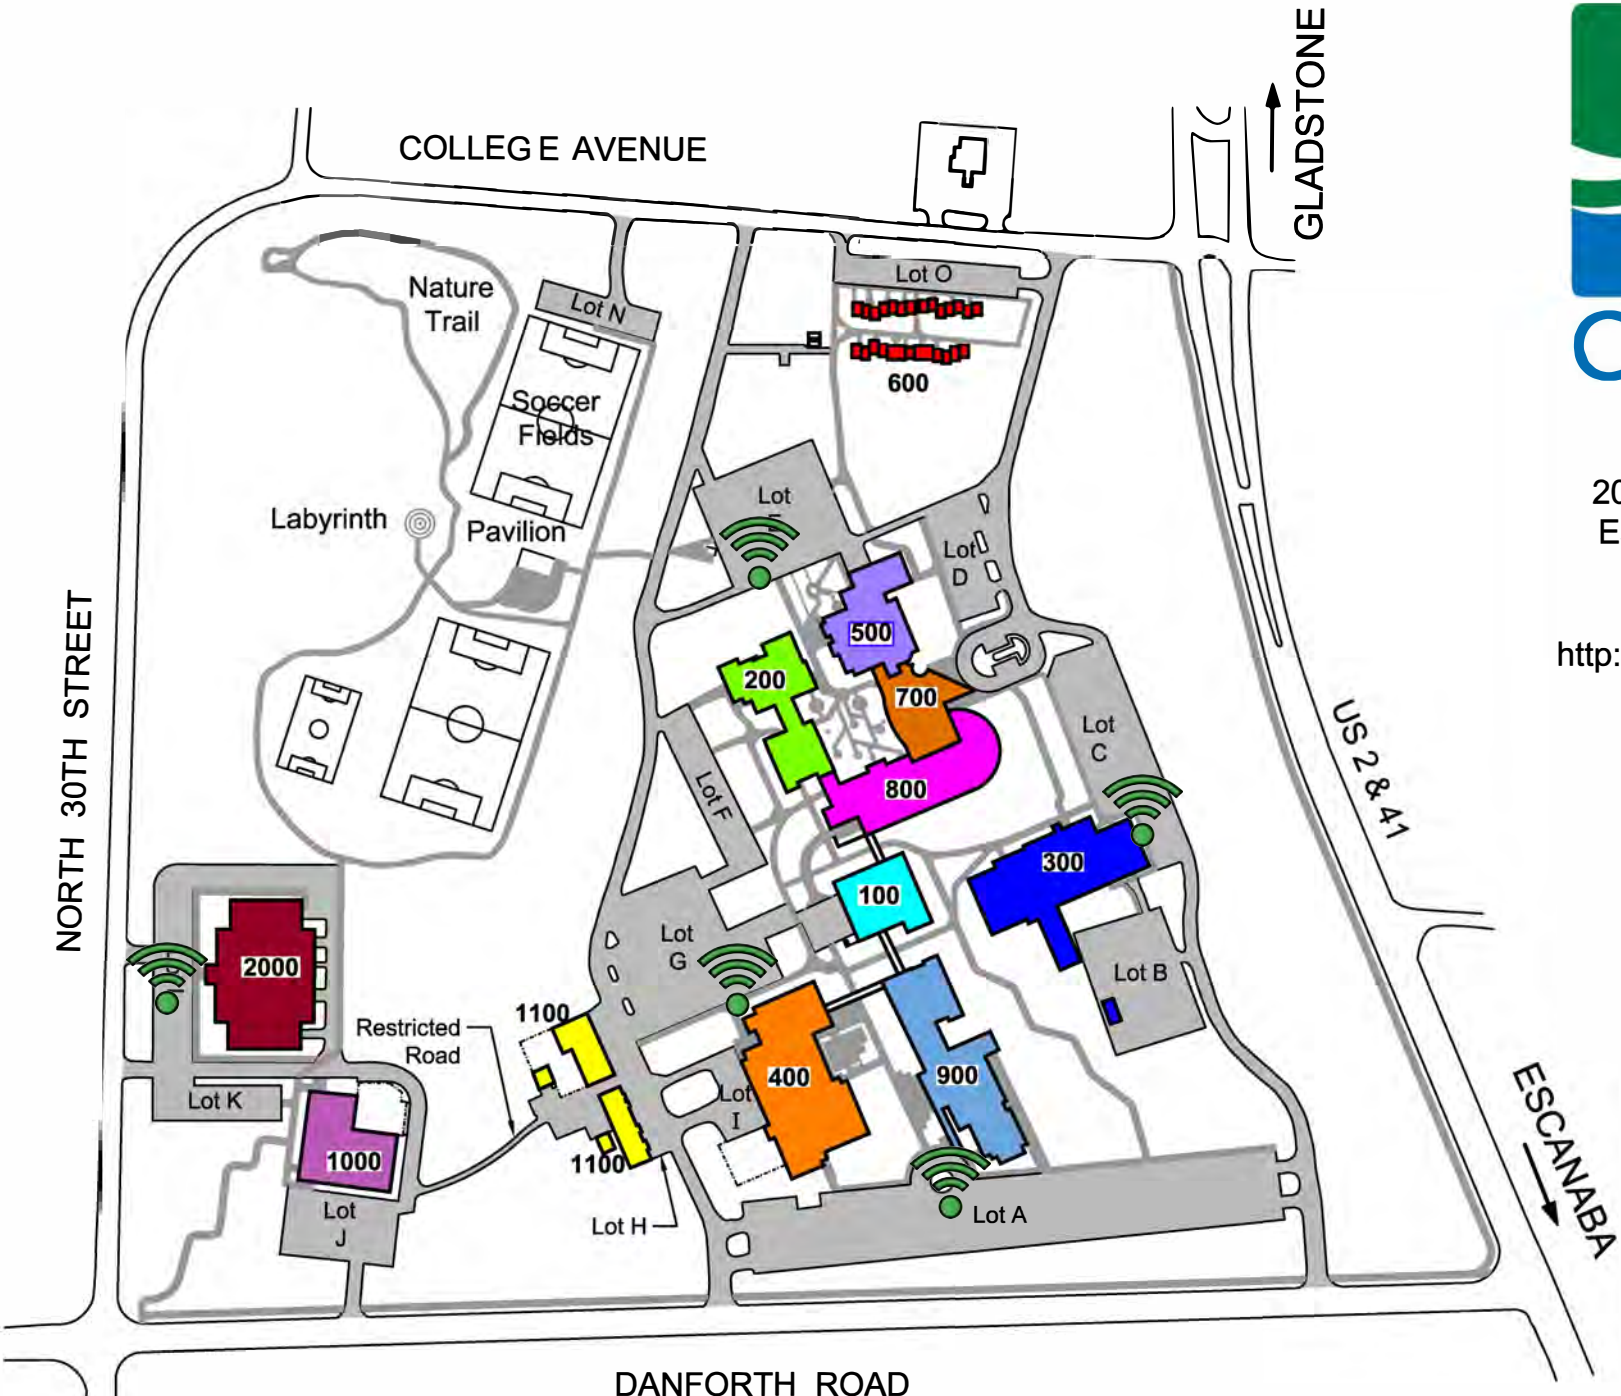

## CAMPUS

2001 N. Lincoln Road  
Escanaba, MI 49829  
(906) 786-5802  
(800) 221-2001  
<http://www.baycollege.edu>

COLLEGE AVENUE

GLADSTONE

NORTH 30TH STREET

US 2 & 41

ESCANABA

DANFORTH ROAD