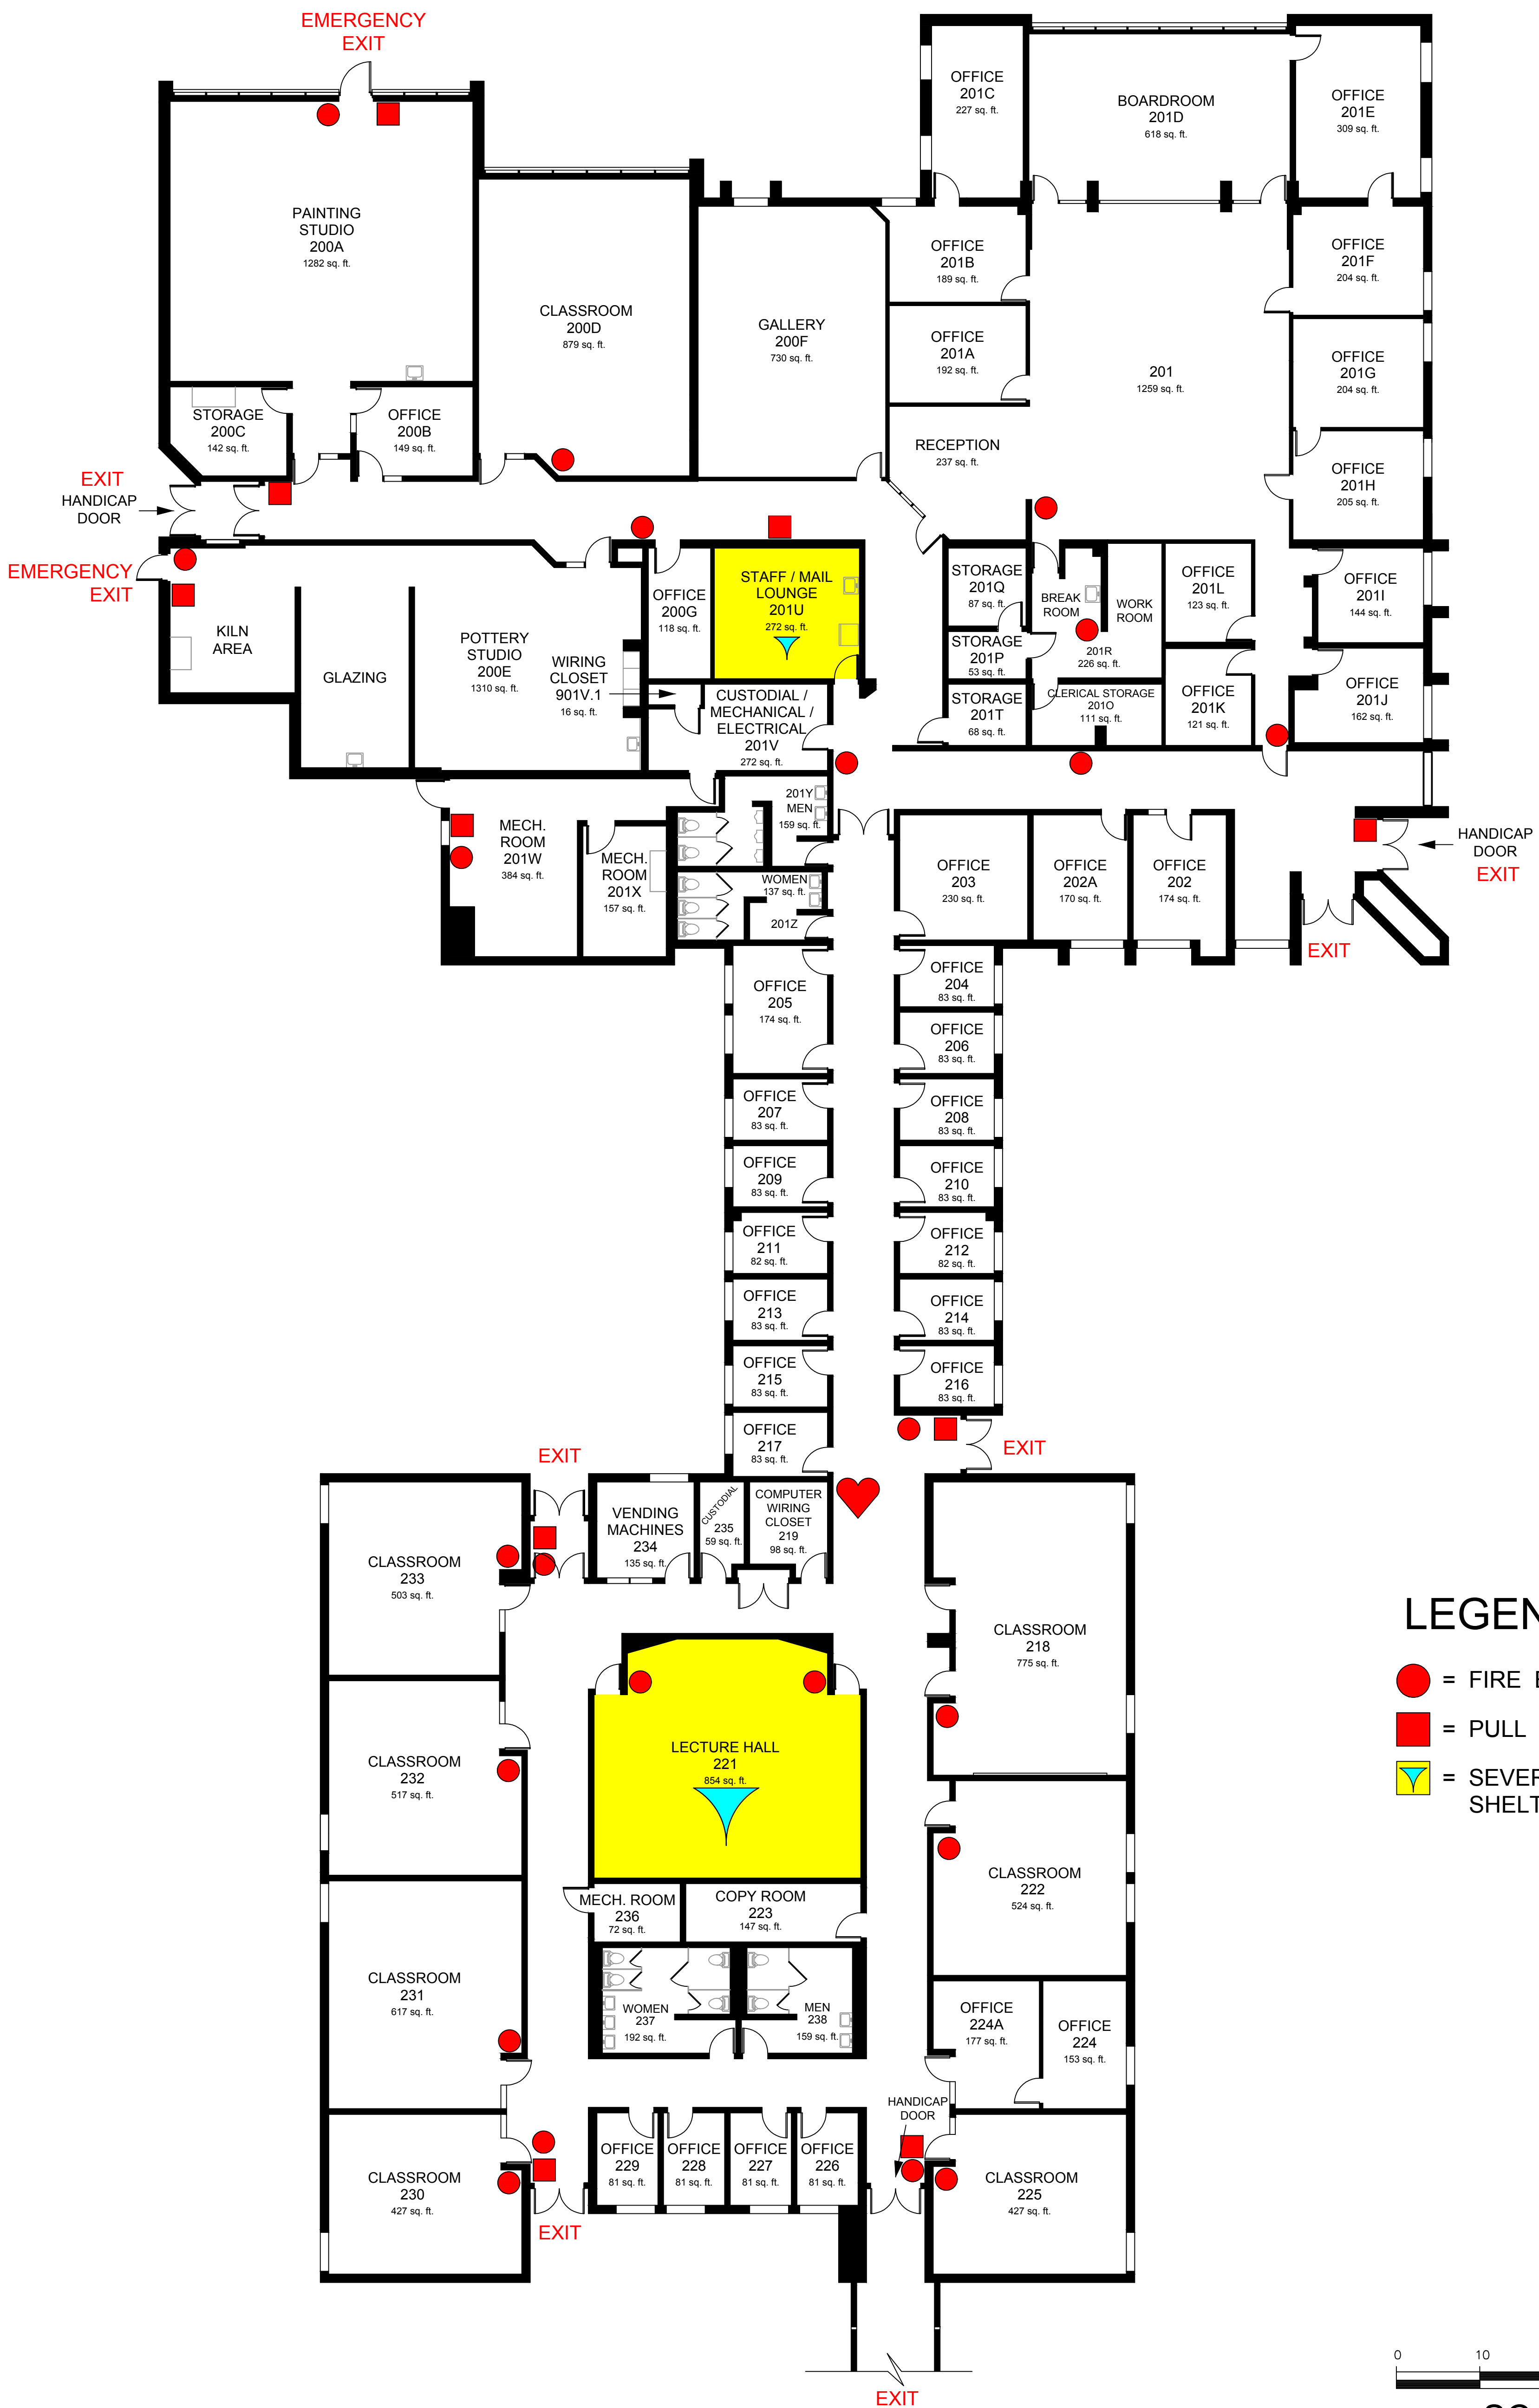

Catherine Bonifas/ Administrative Services (CB)

Building 200

28,428 SQ. FT.

LEGEND

- = FIRE EXTINGUISHER
- = PULL ALARM
- ▽ = SEVERE WEATHER SHELTER