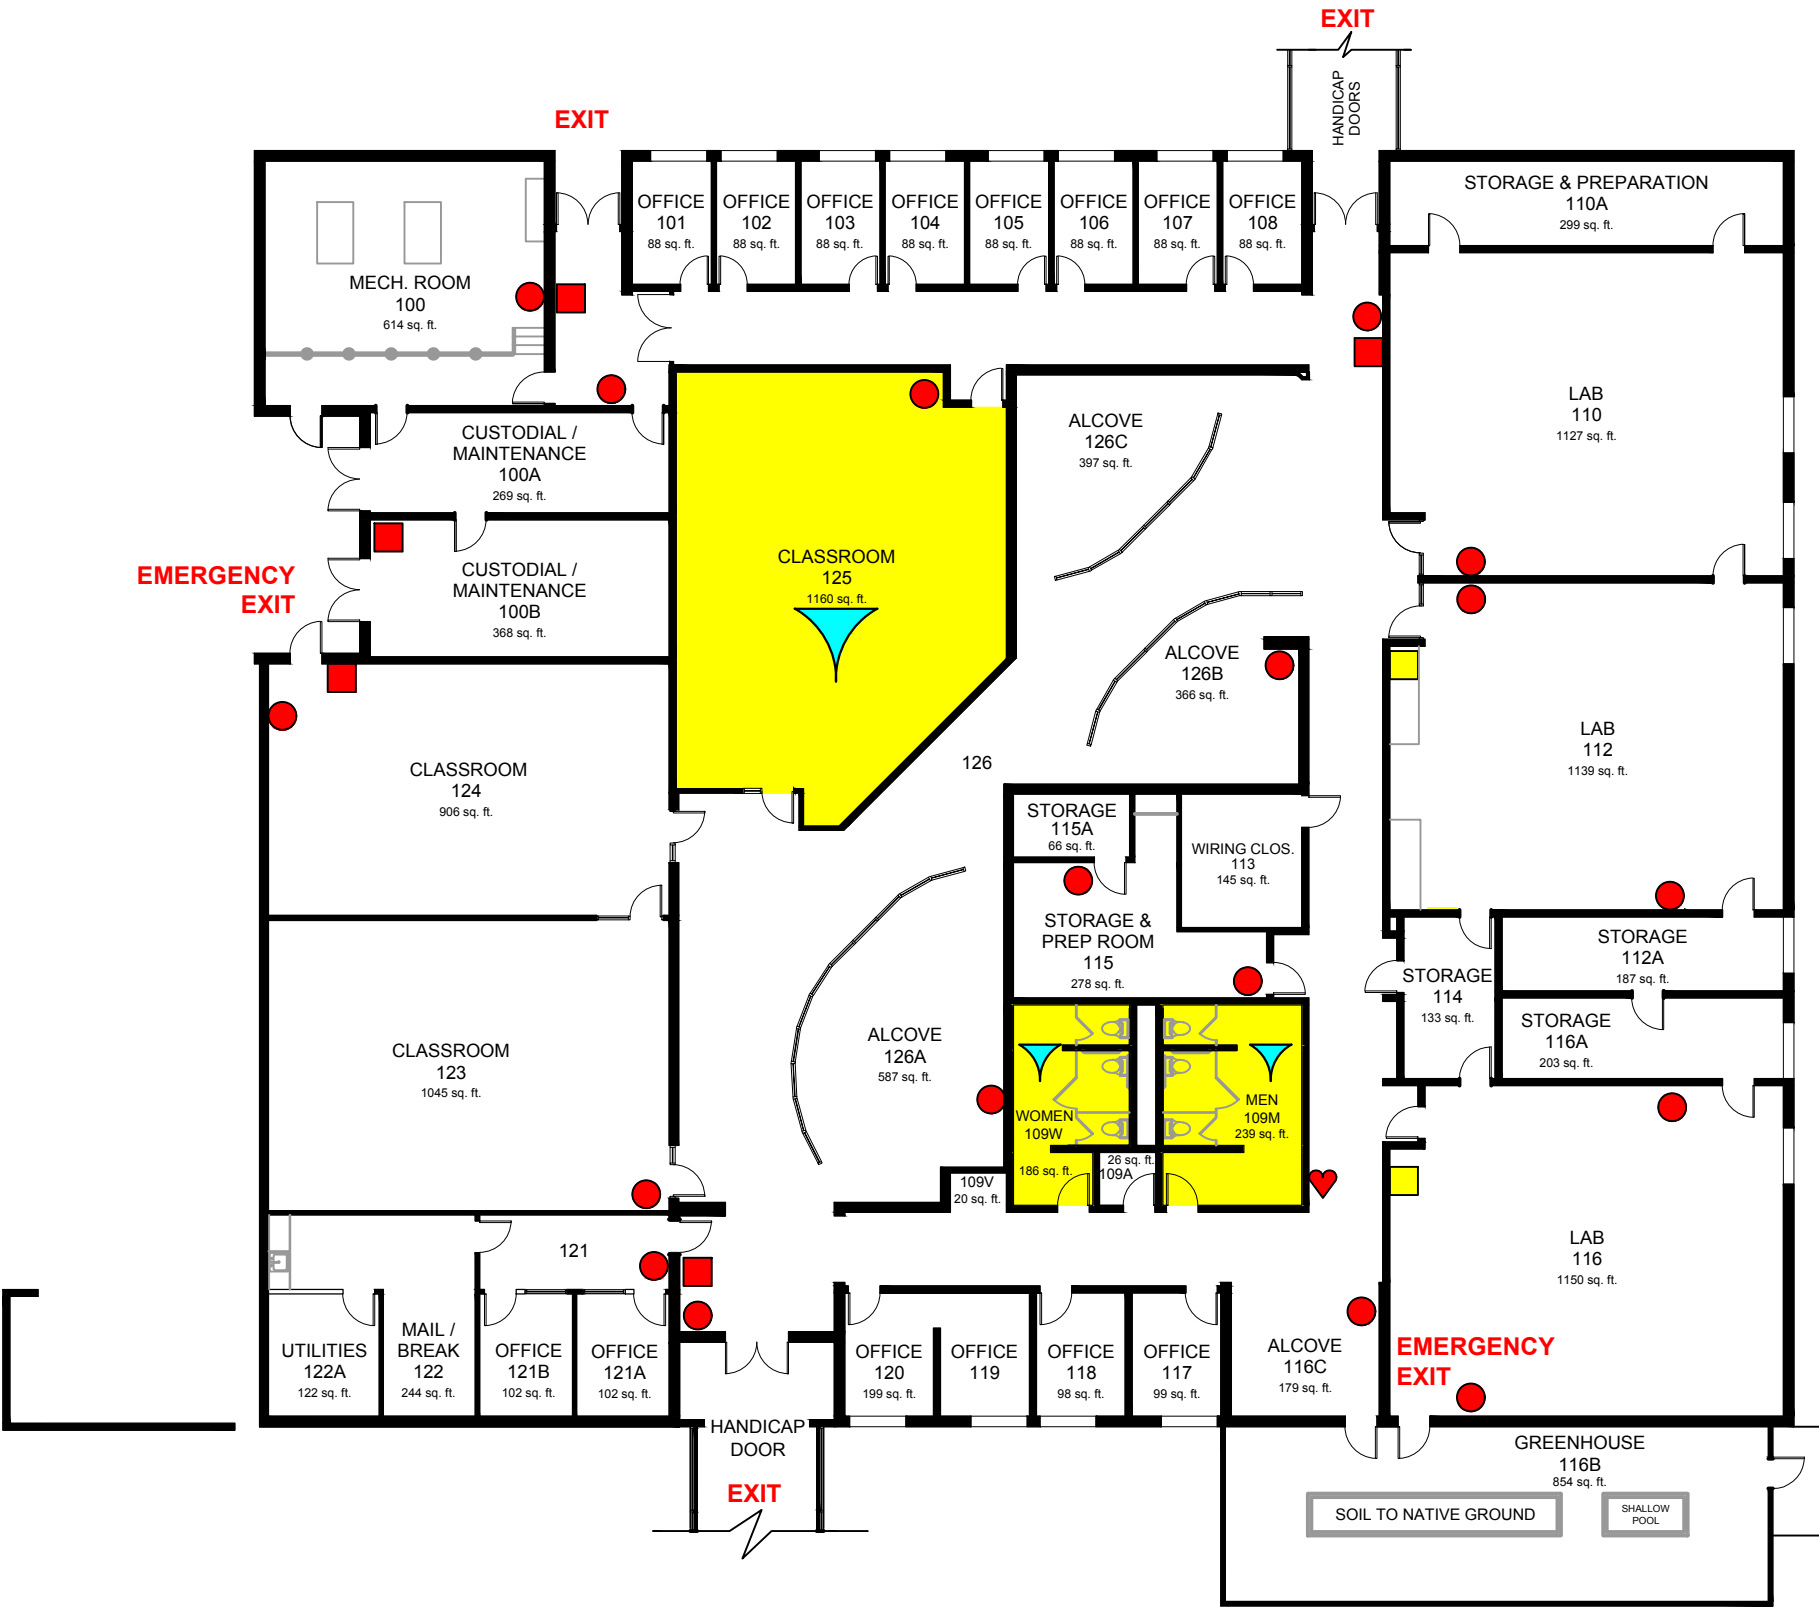

MATH/SCIENCE BLDG. 100

18,302 SQ. FT.

LEGEND

- = FIRE EXTINGUISHER
- = PULL ALARM
- ▤ = SEVERE WEATHER SHELTER
- ▭ = EMERGENCY EYE / SHOWER WASHER
- ♥ = AUTOMATED EXTERNAL DEFIBRILLATOR

SCALE IN FEET